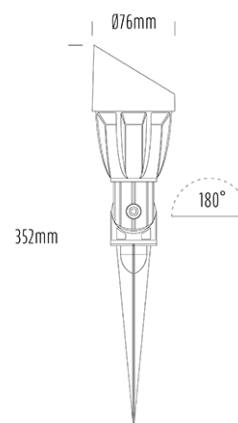

# Adjustable Spike Spotlight

## SPECIFICATIONS

Product Code	AQL-503
Family	Phoenix
Construction Material	Solid Cast Brass
Cable	900mm Aqualux 2-Core Silicone / PTFE Cable
IP Rating	IP65
Warranty	5 Year Aqualux Warranty

## CONFIGURED OPTIONS

Variant Code	AQL-503-B3X007RD10Q
Body Colour	Aged Brass
Control Gear	12~24V AC / 24V DC
Rated Power	7W
Nominal Lumens	280 lm
CCT / Colour	Red 630nm
Optical	10
CRI	00
Other	AqualuxPLUS QuickConnect
Dimming	Optional 10V PWM (DC)

## INTRODUCTION

The AQL-503 is one of the most durable and popular fittings available. Cast brass with 4 finish options and with the possibility of drop in MR16 LED globes or integrated CREE LEDs there is a version to suit any design or budget.