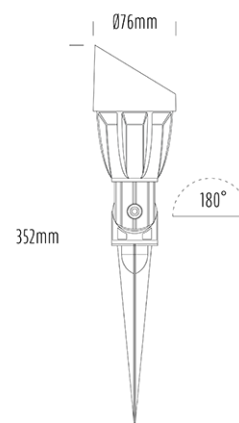

Adjustable Spike Spotlight

SPECIFICATIONS

Product Code	AQL-503
Family	Phoenix
Construction Material	Solid Cast Brass
Cable	900mm Aqualux 2-Core Silicone / PTFE Cable
IP Rating	IP65
Warranty	5 Year Aqualux Warranty

CONFIGURED OPTIONS

Variant Code	AQL-503-B3X007GN40Q
Body Colour	Aged Brass
Control Gear	12~24V AC / 24V DC
Rated Power	7W
Nominal Lumens	420 lm
CCT / Colour	Green 530nm
Optical	40
CRI	00
Other	AqualuxPLUS QuickConnect
Dimming	Optional 10V PWM (DC)

INTRODUCTION

The AQL-503 is one of the most durable and popular fittings available. Cast brass with 4 finish options and with the possibility of drop in MR16 LED globes or integrated CREE LEDs there is a version to suit any design or budget.