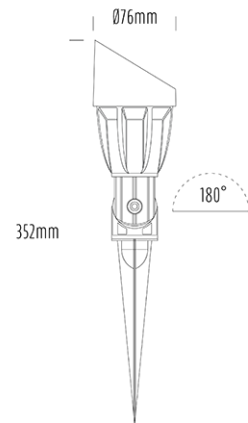

Adjustable Spike Spotlight

SPECIFICATIONS

Product Code	AQL-503
Family	Phoenix
Construction Material	Solid Cast Brass
Cable	900mm Aqualux 2-Core Silicone / PTFE Cable
IP Rating	IP65
Warranty	5 Year Aqualux Warranty

CONFIGURED OPTIONS

Variant Code	AQL-503-B3X007GN25Q
Body Colour	Aged Brass
Control Gear	12~24V AC / 24V DC
Rated Power	7W
Nominal Lumens	420 lm
CCT / Colour	Green 530nm
Optical	25
CRI	00
Other	AqualuxPLUS QuickConnect
Dimming	Optional 10V PWM (DC)

INTRODUCTION

The AQL-503 is one of the most durable and popular fittings available. Cast brass with 4 finish options and with the possibility of drop in MR16 LED globes or integrated CREE LEDs there is a version to suit any design or budget.