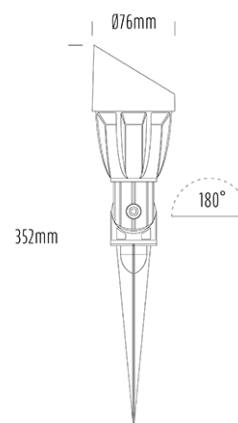

# Adjustable Spike Spotlight

## SPECIFICATIONS

Product Code	AQL-503
Family	Phoenix
Construction Material	Solid Cast Brass
Cable	900mm Aqualux 2-Core Silicone / PTFE Cable
IP Rating	IP65
Warranty	5 Year Aqualux Warranty

## CONFIGURED OPTIONS

Variant Code	AQL-503-B3X007GN10Q
Body Colour	Aged Brass
Control Gear	12~24V AC / 24V DC
Rated Power	7W
Nominal Lumens	420 lm
CCT / Colour	Green 530nm
Optical	10
CRI	00
Other	AqualuxPLUS QuickConnect
Dimming	Optional 10V PWM (DC)

## INTRODUCTION

The AQL-503 is one of the most durable and popular fittings available. Cast brass with 4 finish options and with the possibility of drop in MR16 LED globes or integrated CREE LEDs there is a version to suit any design or budget.