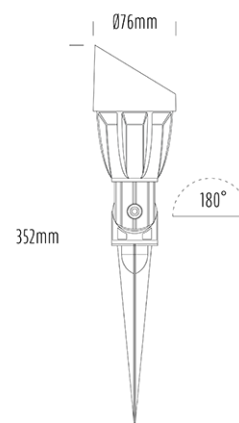

# Adjustable Spike Spotlight

## SPECIFICATIONS

Product Code	AQL-503
Family	Phoenix
Construction Material	Solid Cast Brass
Cable	900mm Aqualux 2-Core Silicone / PTFE Cable
IP Rating	IP65
Warranty	5 Year Aqualux Warranty

## CONFIGURED OPTIONS

Variant Code	AQL-503-B3X007BU40Q
Body Colour	Aged Brass
Control Gear	12~24V AC / 24V DC
Rated Power	7W
Nominal Lumens	160 lm
CCT / Colour	Blue 470nm
Optical	40
CRI	00
Other	AqualuxPLUS QuickConnect
Dimming	Optional 10V PWM (DC)

## INTRODUCTION

The AQL-503 is one of the most durable and popular fittings available. Cast brass with 4 finish options and with the possibility of drop in MR16 LED globes or integrated CREE LEDs there is a version to suit any design or budget.