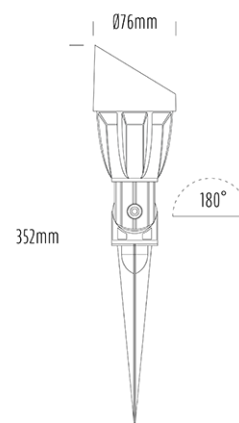

Adjustable Spike Spotlight

SPECIFICATIONS

Product Code	AQL-503
Family	Phoenix
Construction Material	Solid Cast Brass
Cable	900mm Aqualux 2-Core Silicone / PTFE Cable
IP Rating	IP65
Warranty	5 Year Aqualux Warranty

CONFIGURED OPTIONS

Variant Code	AQL-503-B3X007BU25Q
Body Colour	Aged Brass
Control Gear	12~24V AC / 24V DC
Rated Power	7W
Nominal Lumens	160 lm
CCT / Colour	Blue 470nm
Optical	25
CRI	00
Other	AqualuxPLUS QuickConnect
Dimming	Optional 10V PWM (DC)

INTRODUCTION

The AQL-503 is one of the most durable and popular fittings available. Cast brass with 4 finish options and with the possibility of drop in MR16 LED globes or integrated CREE LEDs there is a version to suit any design or budget.