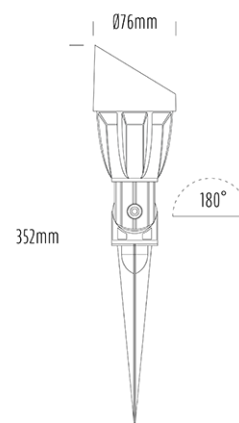

# Adjustable Spike Spotlight

## SPECIFICATIONS

Product Code	AQL-503
Family	Phoenix
Construction Material	Solid Cast Brass
Cable	900mm Aqualux 2-Core Silicone / PTFE Cable
IP Rating	IP65
Warranty	5 Year Aqualux Warranty

## CONFIGURED OPTIONS

Variant Code	AQL-503-B3X007BU10Q
Body Colour	Aged Brass
Control Gear	12~24V AC / 24V DC
Rated Power	7W
Nominal Lumens	160 lm
CCT / Colour	Blue 470nm
Optical	10
CRI	00
Other	AqualuxPLUS QuickConnect
Dimming	Optional 10V PWM (DC)

## INTRODUCTION

The AQL-503 is one of the most durable and popular fittings available. Cast brass with 4 finish options and with the possibility of drop in MR16 LED globes or integrated CREE LEDs there is a version to suit any design or budget.