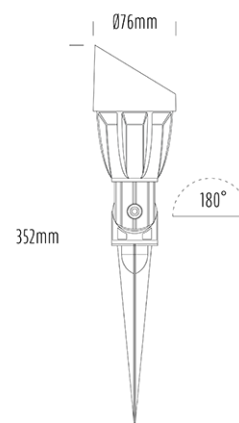

# Adjustable Spike Spotlight

## SPECIFICATIONS

Product Code	AQL-503
Family	Phoenix
Construction Material	Solid Cast Brass
Cable	900mm Aqualux 2-Core Silicone / PTFE Cable
IP Rating	IP65
Warranty	5 Year Aqualux Warranty

## CONFIGURED OPTIONS

Variant Code	AQL-503-B3X0075740Q
Body Colour	Aged Brass
Control Gear	12~24V AC / 24V DC
Rated Power	7W
Nominal Lumens	600 lm
CCT / Colour	5700K / 550mA
Optical	40
CRI	80
Other	AqualuxPLUS QuickConnect
Dimming	Optional 10V PWM (DC)

## INTRODUCTION

The AQL-503 is one of the most durable and popular fittings available. Cast brass with 4 finish options and with the possibility of drop in MR16 LED globes or integrated CREE LEDs there is a version to suit any design or budget.