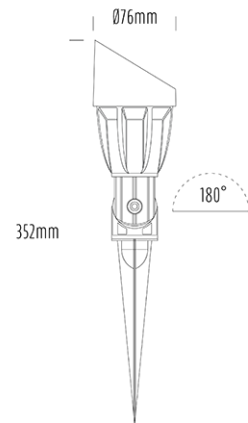

Adjustable Spike Spotlight

SPECIFICATIONS

Product Code	AQL-503
Family	Phoenix
Construction Material	Solid Cast Brass
Cable	900mm Aqualux 2-Core Silicone / PTFE Cable
IP Rating	IP65
Warranty	5 Year Aqualux Warranty

CONFIGURED OPTIONS

Variant Code	AQL-503-B3X0075725Q
Body Colour	Aged Brass
Control Gear	12~24V AC / 24V DC
Rated Power	7W
Nominal Lumens	600 lm
CCT / Colour	5700K / 550mA
Optical	25
CRI	80
Other	AqualuxPLUS QuickConnect
Dimming	Optional 10V PWM (DC)

INTRODUCTION

The AQL-503 is one of the most durable and popular fittings available. Cast brass with 4 finish options and with the possibility of drop in MR16 LED globes or integrated CREE LEDs there is a version to suit any design or budget.