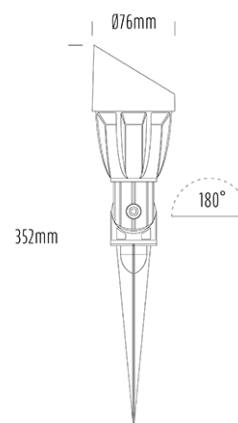

Adjustable Spike Spotlight

SPECIFICATIONS

Product Code	AQL-503
Family	Phoenix
Construction Material	Solid Cast Brass
Cable	900mm Aqualux 2-Core Silicone / PTFE Cable
IP Rating	IP65
Warranty	5 Year Aqualux Warranty

CONFIGURED OPTIONS

Variant Code	AQL-503-B3X0075710Q
Body Colour	Aged Brass
Control Gear	12~24V AC / 24V DC
Rated Power	7W
Nominal Lumens	600 lm
CCT / Colour	5700K / 550mA
Optical	10
CRI	80
Other	AqualuxPLUS QuickConnect
Dimming	Optional 10V PWM (DC)

INTRODUCTION

The AQL-503 is one of the most durable and popular fittings available. Cast brass with 4 finish options and with the possibility of drop in MR16 LED globes or integrated CREE LEDs there is a version to suit any design or budget.