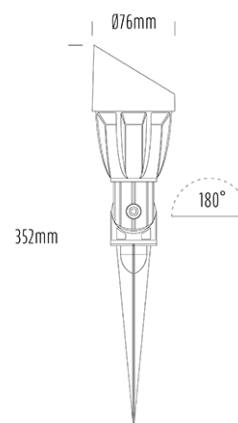

Adjustable Spike Spotlight

SPECIFICATIONS

Product Code	AQL-503
Family	Phoenix
Construction Material	Solid Cast Brass
Cable	900mm Aqualux 2-Core Silicone / PTFE Cable
IP Rating	IP65
Warranty	5 Year Aqualux Warranty

CONFIGURED OPTIONS

Variant Code	AQL-503-B3X0073040Q
Body Colour	Aged Brass
Control Gear	12~24V AC / 24V DC
Rated Power	7W
Nominal Lumens	550 lm
CCT / Colour	3000K / 550mA
Optical	40
CRI	90
Other	AqualuxPLUS QuickConnect
Dimming	Optional 10V PWM (DC)

INTRODUCTION

The AQL-503 is one of the most durable and popular fittings available. Cast brass with 4 finish options and with the possibility of drop in MR16 LED globes or integrated CREE LEDs there is a version to suit any design or budget.