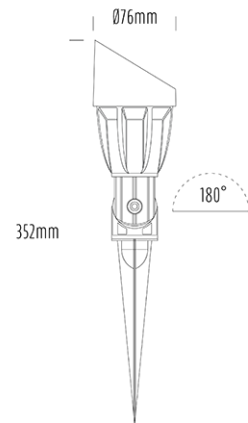

Adjustable Spike Spotlight

SPECIFICATIONS

Product Code	AQL-503
Family	Phoenix
Construction Material	Solid Cast Brass
Cable	900mm Aqualux 2-Core Silicone / PTFE Cable
IP Rating	IP65
Warranty	5 Year Aqualux Warranty

CONFIGURED OPTIONS

Variant Code	AQL-503-B3X0073025Q
Body Colour	Aged Brass
Control Gear	12~24V AC / 24V DC
Rated Power	7W
Nominal Lumens	550 lm
CCT / Colour	3000K / 550mA
Optical	25
CRI	90
Other	AqualuxPLUS QuickConnect
Dimming	Optional 10V PWM (DC)

INTRODUCTION

The AQL-503 is one of the most durable and popular fittings available. Cast brass with 4 finish options and with the possibility of drop in MR16 LED globes or integrated CREE LEDs there is a version to suit any design or budget.