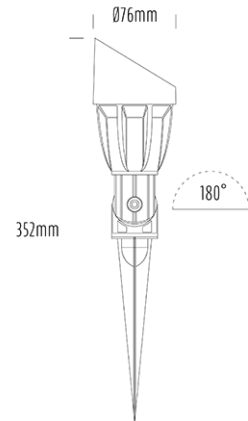

Adjustable Spike Spotlight

SPECIFICATIONS

Product Code	AQL-503
Family	Phoenix
Construction Material	Solid Cast Brass
Cable	900mm Aqualux 2-Core Silicone / PTFE Cable
IP Rating	IP65
Warranty	5 Year Aqualux Warranty

CONFIGURED OPTIONS

Variant Code	AQL-503-B3X0073010Q
Body Colour	Aged Brass
Control Gear	12~24V AC / 24V DC
Rated Power	7W
Nominal Lumens	550 lm
CCT / Colour	3000K / 550mA
Optical	10
CRI	90
Other	AqualuxPLUS QuickConnect
Dimming	Optional 10V PWM (DC)

INTRODUCTION

The AQL-503 is one of the most durable and popular fittings available. Cast brass with 4 finish options and with the possibility of drop in MR16 LED globes or integrated CREE LEDs there is a version to suit any design or budget.