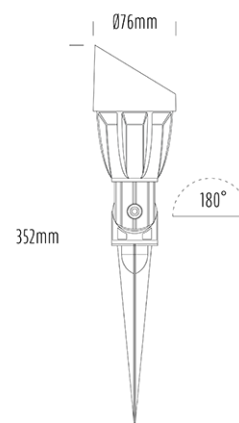

Adjustable Spike Spotlight

SPECIFICATIONS

| | |
|-----------------------|--|
| Product Code | AQL-503 |
| Family | Phoenix |
| Construction Material | Solid Cast Brass |
| Cable | 900mm Aqualux 2-Core Silicone / PTFE Cable |
| IP Rating | IP65 |
| Warranty | 5 Year Aqualux Warranty |

CONFIGURED OPTIONS

| | |
|----------------|--------------------------|
| Variant Code | AQL-503-B3X0072740Q |
| Body Colour | Aged Brass |
| Control Gear | 12~24V AC / 24V DC |
| Rated Power | 7W |
| Nominal Lumens | 550 lm |
| CCT / Colour | 2700K / 550mA |
| Optical | 40 |
| CRI | 90 |
| Other | AqualuxPLUS QuickConnect |
| Dimming | Optional 10V PWM (DC) |

INTRODUCTION

The AQL-503 is one of the most durable and popular fittings available. Cast brass with 4 finish options and with the possibility of drop in MR16 LED globes or integrated CREE LEDs there is a version to suit any design or budget.