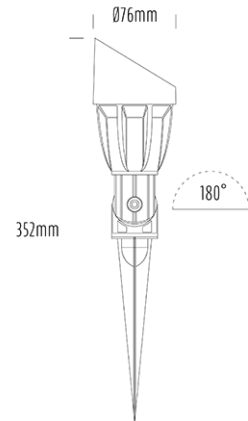

Adjustable Spike Spotlight

SPECIFICATIONS

Product Code	AQL-503
Family	Phoenix
Construction Material	Solid Cast Brass
Cable	900mm Aqualux 2-Core Silicone / PTFE Cable
IP Rating	IP65
Warranty	5 Year Aqualux Warranty

CONFIGURED OPTIONS

Variant Code	AQL-503-B3X0072725Q
Body Colour	Aged Brass
Control Gear	12~24V AC / 24V DC
Rated Power	7W
Nominal Lumens	550 lm
CCT / Colour	2700K / 550mA
Optical	25
CRI	90
Other	AqualuxPLUS QuickConnect
Dimming	Optional 10V PWM (DC)

INTRODUCTION

The AQL-503 is one of the most durable and popular fittings available. Cast brass with 4 finish options and with the possibility of drop in MR16 LED globes or integrated CREE LEDs there is a version to suit any design or budget.