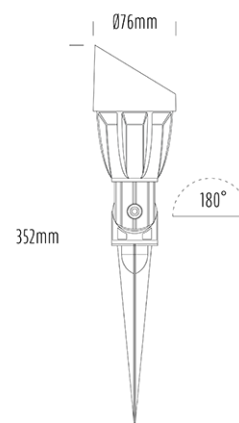

# Adjustable Spike Spotlight

## SPECIFICATIONS

Product Code	AQL-503
Family	Phoenix
Construction Material	Solid Cast Brass
Cable	900mm Aqualux 2-Core Silicone / PTFE Cable
IP Rating	IP65
Warranty	5 Year Aqualux Warranty

## CONFIGURED OPTIONS

Variant Code	AQL-503-B3X0072710Q
Body Colour	Aged Brass
Control Gear	12~24V AC / 24V DC
Rated Power	7W
Nominal Lumens	550 lm
CCT / Colour	2700K / 550mA
Optical	10
CRI	90
Other	AqualuxPLUS QuickConnect
Dimming	Optional 10V PWM (DC)

## INTRODUCTION

The AQL-503 is one of the most durable and popular fittings available. Cast brass with 4 finish options and with the possibility of drop in MR16 LED globes or integrated CREE LEDs there is a version to suit any design or budget.