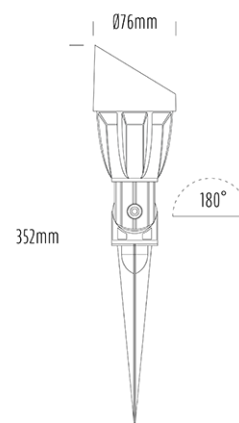

Adjustable Spike Spotlight

SPECIFICATIONS

Product Code	AQL-503
Family	Phoenix
Construction Material	Solid Cast Brass
Cable	900mm Aqualux 2-Core Silicone / PTFE Cable
IP Rating	IP65
Warranty	5 Year Aqualux Warranty

CONFIGURED OPTIONS

Variant Code	AQL-503-B3X0045740Q
Body Colour	Aged Brass
Control Gear	12~24V AC / 24V DC
Rated Power	4W
Nominal Lumens	320 lm
CCT / Colour	5700K / 300mA
Optical	40
CRI	80
Other	AqualuxPLUS QuickConnect
Dimming	Optional 10V PWM (DC)

INTRODUCTION

The AQL-503 is one of the most durable and popular fittings available. Cast brass with 4 finish options and with the possibility of drop in MR16 LED globes or integrated CREE LEDs there is a version to suit any design or budget.