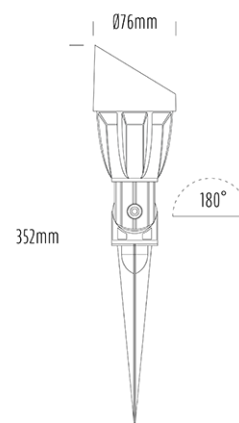

Adjustable Spike Spotlight

SPECIFICATIONS

Product Code	AQL-503
Family	Phoenix
Construction Material	Solid Cast Brass
Cable	900mm Aqualux 2-Core Silicone / PTFE Cable
IP Rating	IP65
Warranty	5 Year Aqualux Warranty

CONFIGURED OPTIONS

Variant Code	AQL-503-B3X0045725Q
Body Colour	Aged Brass
Control Gear	12~24V AC / 24V DC
Rated Power	4W
Nominal Lumens	320 lm
CCT / Colour	5700K / 300mA
Optical	25
CRI	80
Other	AqualuxPLUS QuickConnect
Dimming	Optional 10V PWM (DC)

INTRODUCTION

The AQL-503 is one of the most durable and popular fittings available. Cast brass with 4 finish options and with the possibility of drop in MR16 LED globes or integrated CREE LEDs there is a version to suit any design or budget.