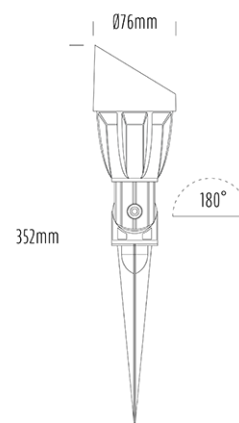

Adjustable Spike Spotlight

SPECIFICATIONS

Product Code	AQL-503
Family	Phoenix
Construction Material	Solid Cast Brass
Cable	900mm Aqualux 2-Core Silicone / PTFE Cable
IP Rating	IP65
Warranty	5 Year Aqualux Warranty

CONFIGURED OPTIONS

Variant Code	AQL-503-B3X0045710Q
Body Colour	Aged Brass
Control Gear	12~24V AC / 24V DC
Rated Power	4W
Nominal Lumens	320 lm
CCT / Colour	5700K / 300mA
Optical	10
CRI	80
Other	AqualuxPLUS QuickConnect
Dimming	Optional 10V PWM (DC)

INTRODUCTION

The AQL-503 is one of the most durable and popular fittings available. Cast brass with 4 finish options and with the possibility of drop in MR16 LED globes or integrated CREE LEDs there is a version to suit any design or budget.