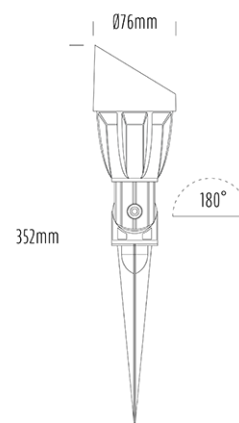

# Adjustable Spike Spotlight

## SPECIFICATIONS

Product Code	AQL-503
Family	Phoenix
Construction Material	Solid Cast Brass
Cable	900mm Aqualux 2-Core Silicone / PTFE Cable
IP Rating	IP65
Warranty	5 Year Aqualux Warranty

## CONFIGURED OPTIONS

Variant Code	AQL-503-B3X0043040Q
Body Colour	Aged Brass
Control Gear	12~24V AC / 24V DC
Rated Power	4W
Nominal Lumens	300 lm
CCT / Colour	3000K / 300mA
Optical	40
CRI	90
Other	AqualuxPLUS QuickConnect
Dimming	Optional 10V PWM (DC)

## INTRODUCTION

The AQL-503 is one of the most durable and popular fittings available. Cast brass with 4 finish options and with the possibility of drop in MR16 LED globes or integrated CREE LEDs there is a version to suit any design or budget.