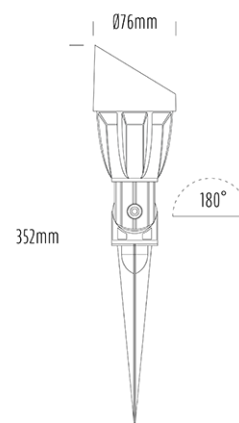

Adjustable Spike Spotlight

SPECIFICATIONS

Product Code	AQL-503
Family	Phoenix
Construction Material	Solid Cast Brass
Cable	900mm Aqualux 2-Core Silicone / PTFE Cable
IP Rating	IP65
Warranty	5 Year Aqualux Warranty

CONFIGURED OPTIONS

Variant Code	AQL-503-B3X0043025Q
Body Colour	Aged Brass
Control Gear	12~24V AC / 24V DC
Rated Power	4W
Nominal Lumens	300 lm
CCT / Colour	3000K / 300mA
Optical	25
CRI	90
Other	AqualuxPLUS QuickConnect
Dimming	Optional 10V PWM (DC)

INTRODUCTION

The AQL-503 is one of the most durable and popular fittings available. Cast brass with 4 finish options and with the possibility of drop in MR16 LED globes or integrated CREE LEDs there is a version to suit any design or budget.