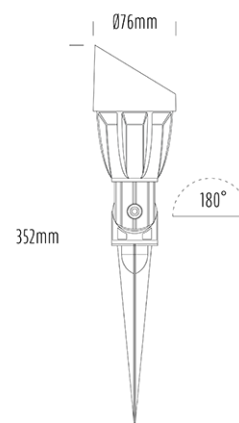

Adjustable Spike Spotlight

SPECIFICATIONS

Product Code	AQL-503
Family	Phoenix
Construction Material	Solid Cast Brass
Cable	900mm Aqualux 2-Core Silicone / PTFE Cable
IP Rating	IP65
Warranty	5 Year Aqualux Warranty

CONFIGURED OPTIONS

Variant Code	AQL-503-B3X0042740Q
Body Colour	Aged Brass
Control Gear	12~24V AC / 24V DC
Rated Power	4W
Nominal Lumens	300 lm
CCT / Colour	2700K / 300mA
Optical	40
CRI	90
Other	AqualuxPLUS QuickConnect
Dimming	Optional 10V PWM (DC)

INTRODUCTION

The AQL-503 is one of the most durable and popular fittings available. Cast brass with 4 finish options and with the possibility of drop in MR16 LED globes or integrated CREE LEDs there is a version to suit any design or budget.