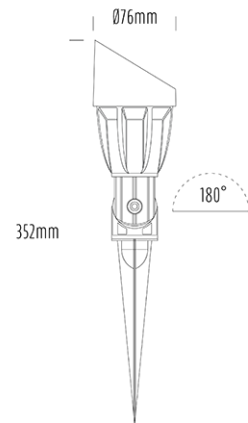

# Adjustable Spike Spotlight

## SPECIFICATIONS

Product Code	AQL-503
Family	Phoenix
Construction Material	Solid Cast Brass
Cable	900mm Aqualux 2-Core Silicone / PTFE Cable
IP Rating	IP65
Warranty	5 Year Aqualux Warranty

## CONFIGURED OPTIONS

Variant Code	AQL-503-B3X0042725Q
Body Colour	Aged Brass
Control Gear	12~24V AC / 24V DC
Rated Power	4W
Nominal Lumens	300 lm
CCT / Colour	2700K / 300mA
Optical	25
CRI	90
Other	AqualuxPLUS QuickConnect
Dimming	Optional 10V PWM (DC)

## INTRODUCTION

The AQL-503 is one of the most durable and popular fittings available. Cast brass with 4 finish options and with the possibility of drop in MR16 LED globes or integrated CREE LEDs there is a version to suit any design or budget.