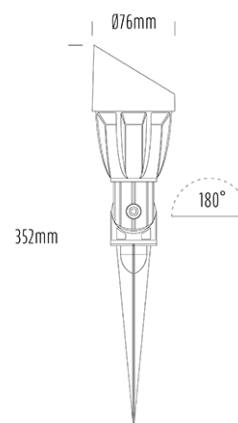

# Adjustable Spike Spotlight

## SPECIFICATIONS

Product Code	AQL-503
Family	Phoenix
Construction Material	Solid Cast Brass
Cable	900mm Aqualux 2-Core Silicone / PTFE Cable
IP Rating	IP65
Warranty	5 Year Aqualux Warranty

## CONFIGURED OPTIONS

Variant Code	AQL-503-B3X0042710Q
Body Colour	Aged Brass
Control Gear	12~24V AC / 24V DC
Rated Power	4W
Nominal Lumens	300 lm
CCT / Colour	2700K / 300mA
Optical	10
CRI	90
Other	AqualuxPLUS QuickConnect
Dimming	Optional 10V PWM (DC)

## INTRODUCTION

The AQL-503 is one of the most durable and popular fittings available. Cast brass with 4 finish options and with the possibility of drop in MR16 LED globes or integrated CREE LEDs there is a version to suit any design or budget.