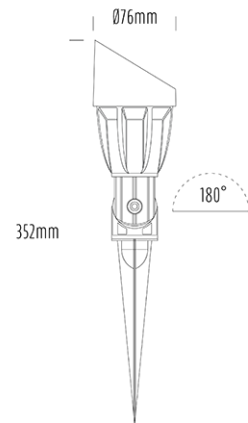

Adjustable Spike Spotlight

SPECIFICATIONS

Product Code	AQL-503
Family	Phoenix
Construction Material	Solid Cast Brass
Cable	900mm Aqualux 2-Core Silicone / PTFE Cable
IP Rating	IP65
Warranty	5 Year Aqualux Warranty

CONFIGURED OPTIONS

Variant Code	AQL-503-B2Z010Z225Q
Body Colour	Black
Control Gear	24V DC RGBW
Rated Power	10W
Nominal Lumens	555 lm
CCT / Colour	RGB+3000K
Optical	25
CRI	80
Other	AqualuxPLUS QuickConnect
Dimming	4CH Low-Side PWM

INTRODUCTION

The AQL-503 is one of the most durable and popular fittings available. Cast brass with 4 finish options and with the possibility of drop in MR16 LED globes or integrated CREE LEDs there is a version to suit any design or budget.