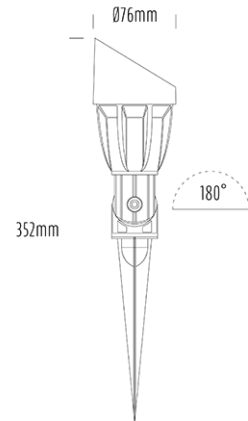

Adjustable Spike Spotlight

SPECIFICATIONS

Product Code	AQL-503
Family	Phoenix
Construction Material	Solid Cast Brass
Cable	900mm Aqualux 2-Core Silicone / PTFE Cable
IP Rating	IP65
Warranty	5 Year Aqualux Warranty

CONFIGURED OPTIONS

Variant Code	AQL-503-B2X007GN25Q
Body Colour	Black
Control Gear	12~24V AC / 24V DC
Rated Power	7W
Nominal Lumens	420 lm
CCT / Colour	Green 530nm
Optical	25
CRI	00
Other	AqualuxPLUS QuickConnect
Dimming	Optional 10V PWM (DC)

INTRODUCTION

The AQL-503 is one of the most durable and popular fittings available. Cast brass with 4 finish options and with the possibility of drop in MR16 LED globes or integrated CREE LEDs there is a version to suit any design or budget.