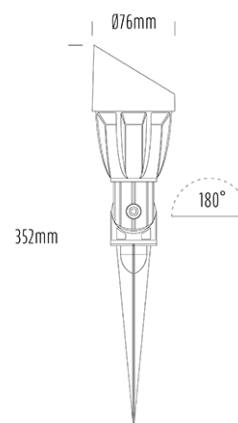

# Adjustable Spike Spotlight

## SPECIFICATIONS

Product Code	AQL-503
Family	Phoenix
Construction Material	Solid Cast Brass
Cable	900mm Aqualux 2-Core Silicone / PTFE Cable
IP Rating	IP65
Warranty	5 Year Aqualux Warranty

## CONFIGURED OPTIONS

Variant Code	AQL-503-B2X007BU25Q
Body Colour	Black
Control Gear	12~24V AC / 24V DC
Rated Power	7W
Nominal Lumens	160 lm
CCT / Colour	Blue 470nm
Optical	25
CRI	00
Other	AqualuxPLUS QuickConnect
Dimming	Optional 10V PWM (DC)

## INTRODUCTION

The AQL-503 is one of the most durable and popular fittings available. Cast brass with 4 finish options and with the possibility of drop in MR16 LED globes or integrated CREE LEDs there is a version to suit any design or budget.