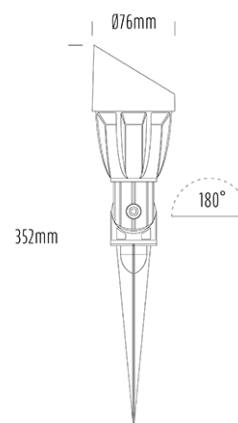

Adjustable Spike Spotlight

SPECIFICATIONS

Product Code	AQL-503
Family	Phoenix
Construction Material	Solid Cast Brass
Cable	900mm Aqualux 2-Core Silicone / PTFE Cable
IP Rating	IP65
Warranty	5 Year Aqualux Warranty

CONFIGURED OPTIONS

Variant Code	AQL-503-B2X0075740Q
Body Colour	Black
Control Gear	12~24V AC / 24V DC
Rated Power	7W
Nominal Lumens	600 lm
CCT / Colour	5700K / 550mA
Optical	40
CRI	80
Other	AqualuxPLUS QuickConnect
Dimming	Optional 10V PWM (DC)

INTRODUCTION

The AQL-503 is one of the most durable and popular fittings available. Cast brass with 4 finish options and with the possibility of drop in MR16 LED globes or integrated CREE LEDs there is a version to suit any design or budget.