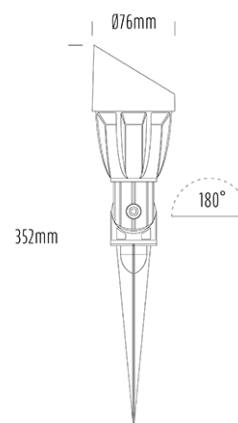

Adjustable Spike Spotlight

SPECIFICATIONS

Product Code	AQL-503
Family	Phoenix
Construction Material	Solid Cast Brass
Cable	900mm Aqualux 2-Core Silicone / PTFE Cable
IP Rating	IP65
Warranty	5 Year Aqualux Warranty

CONFIGURED OPTIONS

Variant Code	AQL-503-B2X0073025Q
Body Colour	Black
Control Gear	12~24V AC / 24V DC
Rated Power	7W
Nominal Lumens	550 lm
CCT / Colour	3000K / 550mA
Optical	25
CRI	90
Other	AqualuxPLUS QuickConnect
Dimming	Optional 10V PWM (DC)

INTRODUCTION

The AQL-503 is one of the most durable and popular fittings available. Cast brass with 4 finish options and with the possibility of drop in MR16 LED globes or integrated CREE LEDs there is a version to suit any design or budget.