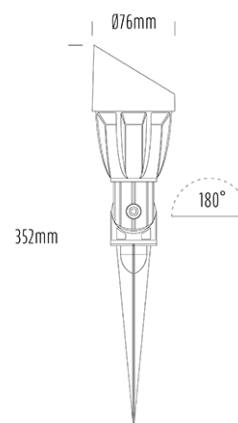

Adjustable Spike Spotlight

SPECIFICATIONS

Product Code	AQL-503
Family	Phoenix
Construction Material	Solid Cast Brass
Cable	900mm Aqualux 2-Core Silicone / PTFE Cable
IP Rating	IP65
Warranty	5 Year Aqualux Warranty

CONFIGURED OPTIONS

Variant Code	AQL-503-B2X0072740Q
Body Colour	Black
Control Gear	12~24V AC / 24V DC
Rated Power	7W
Nominal Lumens	550 lm
CCT / Colour	2700K / 550mA
Optical	40
CRI	90
Other	AqualuxPLUS QuickConnect
Dimming	Optional 10V PWM (DC)

INTRODUCTION

The AQL-503 is one of the most durable and popular fittings available. Cast brass with 4 finish options and with the possibility of drop in MR16 LED globes or integrated CREE LEDs there is a version to suit any design or budget.