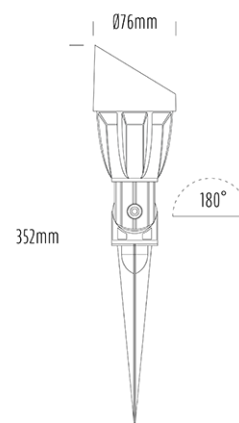

Adjustable Spike Spotlight

SPECIFICATIONS

Product Code	AQL-503
Family	Phoenix
Construction Material	Solid Cast Brass
Cable	900mm Aqualux 2-Core Silicone / PTFE Cable
IP Rating	IP65
Warranty	5 Year Aqualux Warranty

CONFIGURED OPTIONS

Variant Code	AQL-503-B2X0072710Q
Body Colour	Black
Control Gear	12~24V AC / 24V DC
Rated Power	7W
Nominal Lumens	550 lm
CCT / Colour	2700K / 550mA
Optical	10
CRI	90
Other	AqualuxPLUS QuickConnect
Dimming	Optional 10V PWM (DC)

INTRODUCTION

The AQL-503 is one of the most durable and popular fittings available. Cast brass with 4 finish options and with the possibility of drop in MR16 LED globes or integrated CREE LEDs there is a version to suit any design or budget.