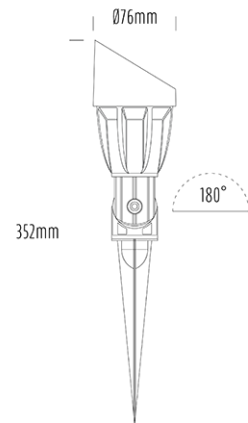

Adjustable Spike Spotlight

SPECIFICATIONS

Product Code	AQL-503
Family	Phoenix
Construction Material	Solid Cast Brass
Cable	900mm Aqualux 2-Core Silicone / PTFE Cable
IP Rating	IP65
Warranty	5 Year Aqualux Warranty

CONFIGURED OPTIONS

Variant Code	AQL-503-B2X0043040Q
Body Colour	Black
Control Gear	12~24V AC / 24V DC
Rated Power	4W
Nominal Lumens	300 lm
CCT / Colour	3000K / 300mA
Optical	40
CRI	90
Other	AqualuxPLUS QuickConnect
Dimming	Optional 10V PWM (DC)

INTRODUCTION

The AQL-503 is one of the most durable and popular fittings available. Cast brass with 4 finish options and with the possibility of drop in MR16 LED globes or integrated CREE LEDs there is a version to suit any design or budget.