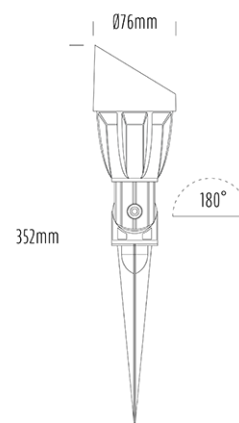

Adjustable Spike Spotlight

SPECIFICATIONS

Product Code	AQL-503
Family	Phoenix
Construction Material	Solid Cast Brass
Cable	900mm Aqualux 2-Core Silicone / PTFE Cable
IP Rating	IP65
Warranty	5 Year Aqualux Warranty

CONFIGURED OPTIONS

Variant Code	AQL-503-B2X0042740Q
Body Colour	Black
Control Gear	12~24V AC / 24V DC
Rated Power	4W
Nominal Lumens	300 lm
CCT / Colour	2700K / 300mA
Optical	40
CRI	90
Other	AqualuxPLUS QuickConnect
Dimming	Optional 10V PWM (DC)

INTRODUCTION

The AQL-503 is one of the most durable and popular fittings available. Cast brass with 4 finish options and with the possibility of drop in MR16 LED globes or integrated CREE LEDs there is a version to suit any design or budget.