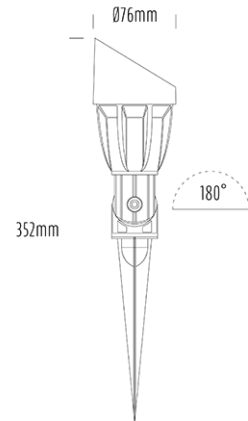

Adjustable Spike Spotlight

SPECIFICATIONS

Product Code	AQL-503
Family	Phoenix
Construction Material	Solid Cast Brass
Cable	900mm Aqualux 2-Core Silicone / PTFE Cable
IP Rating	IP65
Warranty	5 Year Aqualux Warranty

CONFIGURED OPTIONS

Variant Code	AQL-503-B1X007RD25Q
Body Colour	Brushed Chrome
Control Gear	12~24V AC / 24V DC
Rated Power	7W
Nominal Lumens	280 lm
CCT / Colour	Red 630nm
Optical	25
CRI	00
Other	AqualuxPLUS QuickConnect
Dimming	Optional 10V PWM (DC)

INTRODUCTION

The AQL-503 is one of the most durable and popular fittings available. Cast brass with 4 finish options and with the possibility of drop in MR16 LED globes or integrated CREE LEDs there is a version to suit any design or budget.