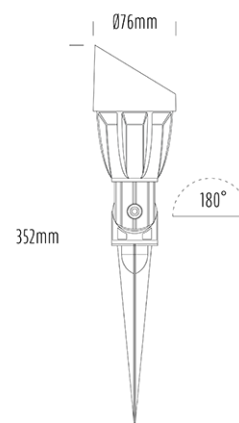

Adjustable Spike Spotlight

SPECIFICATIONS

Product Code	AQL-503
Family	Phoenix
Construction Material	Solid Cast Brass
Cable	900mm Aqualux 2-Core Silicone / PTFE Cable
IP Rating	IP65
Warranty	5 Year Aqualux Warranty

CONFIGURED OPTIONS

Variant Code	AQL-503-B1X0072725Q
Body Colour	Brushed Chrome
Control Gear	12~24V AC / 24V DC
Rated Power	7W
Nominal Lumens	550 lm
CCT / Colour	2700K / 550mA
Optical	25
CRI	90
Other	AqualuxPLUS QuickConnect
Dimming	Optional 10V PWM (DC)

INTRODUCTION

The AQL-503 is one of the most durable and popular fittings available. Cast brass with 4 finish options and with the possibility of drop in MR16 LED globes or integrated CREE LEDs there is a version to suit any design or budget.