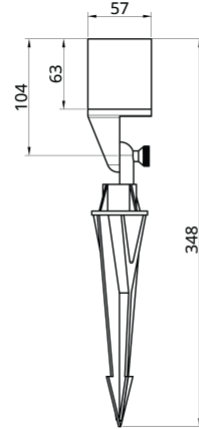

AQL-450 Turbo Spike MR16 LED

CONFIGURED OPTIONS

ORDER CODE AQL-450-BK

FINISH OPTION Matt Black

SPECIFICATIONS

PRODUCT CODE AQL-450

FAMILY Hydra

FINISH OPTIONS Matt Black

CONSTRUCTION Solid Cast Brass

CABLE 1m Figure 8 Twin Core

IP RATING IP65

NOTES