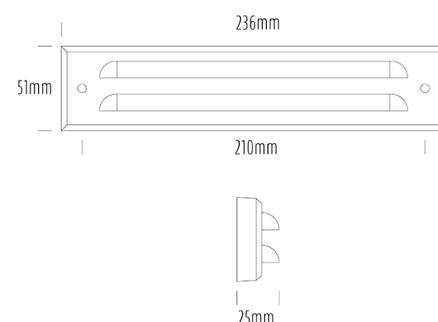

## SPECIFICATIONS

Product Code	AQL-420
Family	Hydra
Construction Material	Solid Cast Brass
Cable	500mm Fig 8 cable
IP Rating	IP65
Warranty	3 Year Aqualux Warranty

## CONFIGURED OPTIONS

Variant Code	AQL-420-BCX00730DFS
Body Colour	Brushed Chrome
Control Gear	12~24V AC / 24V DC
Rated Power	7W
CCT / Colour	3000K / 10mA
Optical	DF
CRI	80
Other	Aqualux Cable (1M Std)
Dimming	No