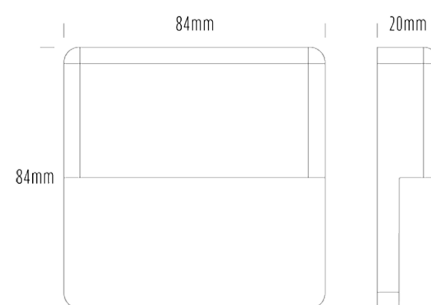

Slimline LED Steplight

SPECIFICATIONS

Product Code	AQL-419
Family	Hydra
Construction Material	Solid Cast Brass
Cable	500mm Fig 8 cable
IP Rating	IP65
Warranty	3 Year Aqualux Warranty

CONFIGURED OPTIONS

Variant Code	AQL-419-BCX00230DCS
Body Colour	Brushed Chrome
Control Gear	12~24V AC / 24V DC
Rated Power	2W
Nominal Lumens	100 lm
CCT / Colour	3000K / 300mA
Optical	DC
CRI	80
Other	Aqualux Cable (1M Std)
Dimming	No