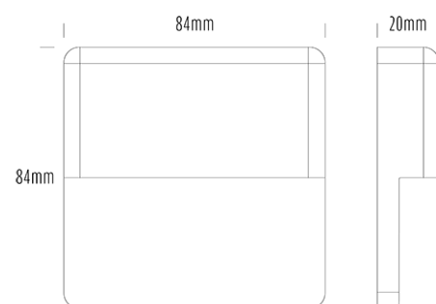

Slimline LED Steplight

SPECIFICATIONS

Product Code	AQL-419
Family	Hydra
Construction Material	Solid Cast Brass
Cable	500mm Fig 8 cable
IP Rating	IP65
Warranty	3 Year Aqualux Warranty

CONFIGURED OPTIONS

Variant Code	AQL-419-B3X00230DCS
Body Colour	Aged Brass
Control Gear	12~24V AC / 24V DC
Rated Power	2W
Nominal Lumens	100 lm
CCT / Colour	3000K / 300mA
Optical	DC
CRI	80
Other	1m Aqualux Cable
Dimming	Optional 10V PWM (DC)