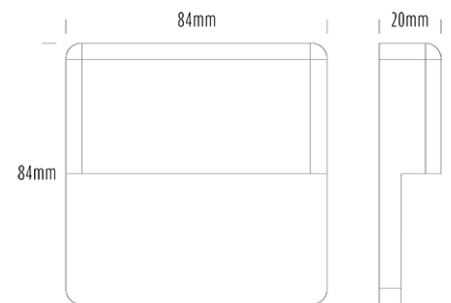

## SPECIFICATIONS

Product Code	AQL-419
Family	Hydra
Construction Material	Solid Cast Brass
Cable	500mm Fig 8 cable
IP Rating	IP65
Warranty	3 Year Aqualux Warranty

## CONFIGURED OPTIONS

Variant Code	AQL-419-B2X00230DCS
Body Colour	Black
Control Gear	12~24V AC / 24V DC
Rated Power	2W
Nominal Lumens	100 lm
CCT / Colour	3000K / 300mA
Optical	DC
CRI	80
Other	1m Aqualux Cable
Dimming	Optional 10V PWM (DC)