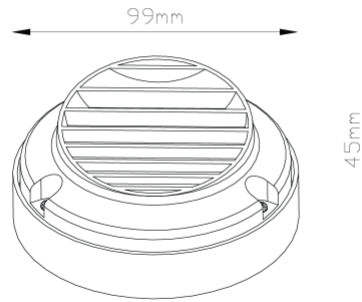

AQL-418 Slotted Steplight

CONFIGURED OPTIONS

ORDER CODE	AQL-418-AB-X03W
FINISH OPTION	Antique Bronze
LED OPTION	X03 LED (300lm)
LED COLOR	Warm White (3000K)

SPECIFICATIONS

PRODUCT CODE	AQL-418
FAMILY	Hydra
FINISH OPTIONS	Antique Bronze
LAMP OPTIONS	X03 LED (300lm)
LED COLORS	Warm White (3000K)
CONSTRUCTION	Solid Cast Brass
CABLE	500mm Fig 8 cable
ELECTRICAL	MR16 SELV (12 or 24V), 12V ~ 24V AC / 15V ~ 24V DC MultiSource Driver
WARRANTY	1 Year Electrical, 3 Year Construction
IP RATING	IP65
NOTES	