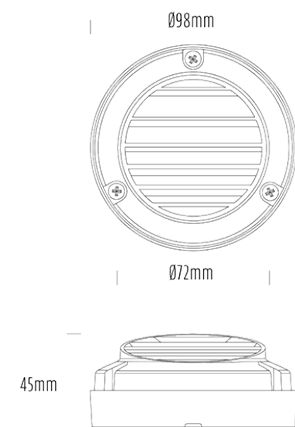

Slotted Steplight

SPECIFICATIONS

Product Code	AQL-418
Family	Hydra
Construction Material	Solid Cast Brass
Cable	500mm Fig 8 cable
IP Rating	IP65
Warranty	3 Year Aqualux Warranty

CONFIGURED OPTIONS

Variant Code	AQL-418-BCX00430DFS
Body Colour	Brushed Chrome
Control Gear	12~24V AC / 24V DC
Rated Power	4W
Nominal Lumens	400 lm
CCT / Colour	3000K / 300mA
Optical	DF
CRI	80
Other	Aqualux Cable (1M Std)
Dimming	No