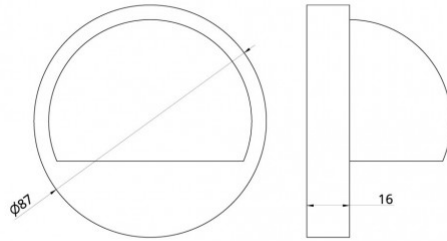

AQL-417 Eyelid Steplight

CONFIGURED OPTIONS

ORDER CODE AQL-417-AB-X03W

FINISH OPTION Antique Bronze

LED OPTION X03 LED (300lmn)

LED COLOR Warm White (3000K)

SPECIFICATIONS

PRODUCT CODE AQL-417