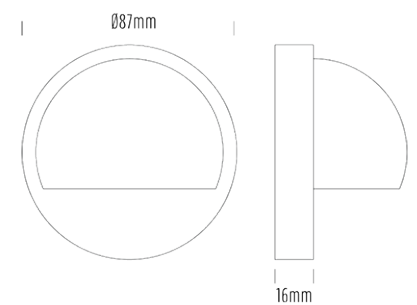

Eyelid Steplight

SPECIFICATIONS

Product Code	AQL-417
Family	Hydra
Construction Material	Solid Cast Brass
Cable	500mm Fig 8 cable
IP Rating	IP65
Warranty	3 Year Aqualux Warranty

INTRODUCTION

Brass Steplight with integral LED

CONFIGURED OPTIONS

Variant Code	AQL-417-BCX00430DFS
Body Colour	Brushed Chrome
Control Gear	12~24V AC / 24V DC
Rated Power	4W
Nominal Lumens	400 lm
CCT / Colour	3000K / 300mA
Optical	DF
CRI	80
Other	Aqualux Cable (1M Std)
Dimming	No