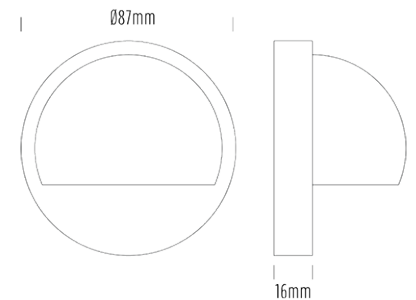

Eyelid Steplight

SPECIFICATIONS

Product Code	AQL-417
Family	Hydra
Construction Material	Solid Cast Brass
Cable	500mm Fig 8 cable
IP Rating	IP65
Warranty	3 Year Aqualux Warranty

INTRODUCTION

Brass Steplight with integral LED

CONFIGURED OPTIONS

Variant Code	AQL-417-B2X00430DFS
Body Colour	Black
Control Gear	12~24V AC / 24V DC
Rated Power	4W
Nominal Lumens	250 lm
CCT / Colour	3000K / 500mA
Optical	DF
Other	1m Aqualux Cable
Dimming	Optional 10V PWM (DC)