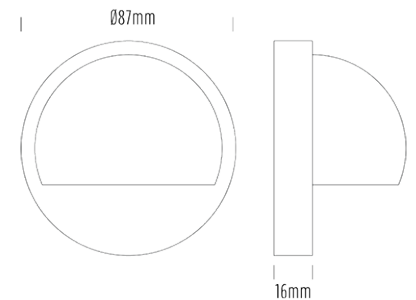

Eyelid Steplight

SPECIFICATIONS

Product Code	AQL-417
Family	Hydra
Construction Material	Solid Cast Brass
Cable	500mm Fig 8 cable
IP Rating	IP65
Warranty	3 Year Aqualux Warranty

INTRODUCTION

Brass Steplight with integral LED

CONFIGURED OPTIONS

Variant Code	AQL-417-B1X00430DFS
Body Colour	Brushed Chrome
Control Gear	12~24V AC / 24V DC
Rated Power	4W
Nominal Lumens	250 lm
CCT / Colour	3000K / 500mA
Optical	DF
Other	1m Aqualux Cable
Dimming	Optional 10V PWM (DC)