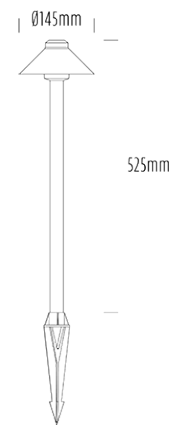

Inground Hooded Bollard

SPECIFICATIONS

Product Code	AQL-416
Family	Hydra
Construction Material	Solid Cast Brass
Cable	900mm Aqualux 2-Core Silicone / PTFE Cable
IP Rating	IP65
Warranty	3 Year Aqualux Warranty

CONFIGURED OPTIONS

Variant Code	AQL-416-BCX00730DCS
Body Colour	Brushed Chrome
Control Gear	12~24V AC / 24V DC
Rated Power	7W
Nominal Lumens	360 lm
CCT / Colour	3000K
Optical	DC
CRI	80
Other	Aqualux Cable (1M Std)
Dimming	No

INTRODUCTION

Highly durable construction with 6 x CREE LEDs built in the AQL-416-AB-LX03W is a reliable LED bollard designed in the traditional "mushroom" hat style. The brass will further age over time turning darker and taking on a green tinge. 12-24VAC built in driver allows this to be paired with many of our other fittings.