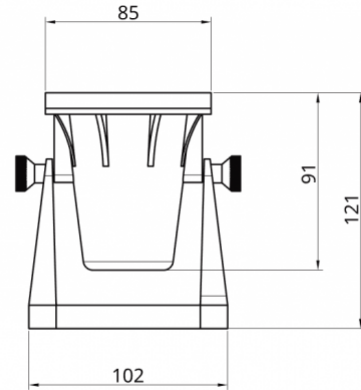

AQL-415 Pond Light

CONFIGURED OPTIONS

ORDER CODE AQL-415-AB-AGL-250

FINISH OPTION Antique Bronze

LED OPTION 4W LED MR16

SPECIFICATIONS

PRODUCT CODE AQL-415

FAMILY Hydra

FINISH OPTIONS Antique Bronze

LAMP OPTIONS 4W LED MR16 , 6W LED MR16

CONSTRUCTION Solid Cast Brass

CABLE 4m Aqualux 2-Core Silicone / PTFE Cable

ELECTRICAL MR16 SELV (12 or 24V)

WARRANTY 3 Year Construction, 3 Year Electrical