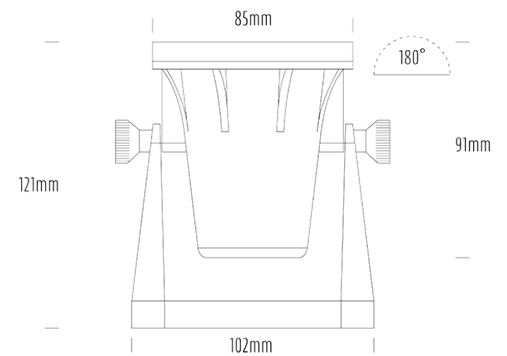

## SPECIFICATIONS

Product Code	AQL-415
Family	Hydra
Construction Material	Solid Cast Brass
Cable	4m Aqualux 2-Core Silicone / PTFE Cable
IP Rating	IP68
Warranty	3 Year Aqualux Warranty