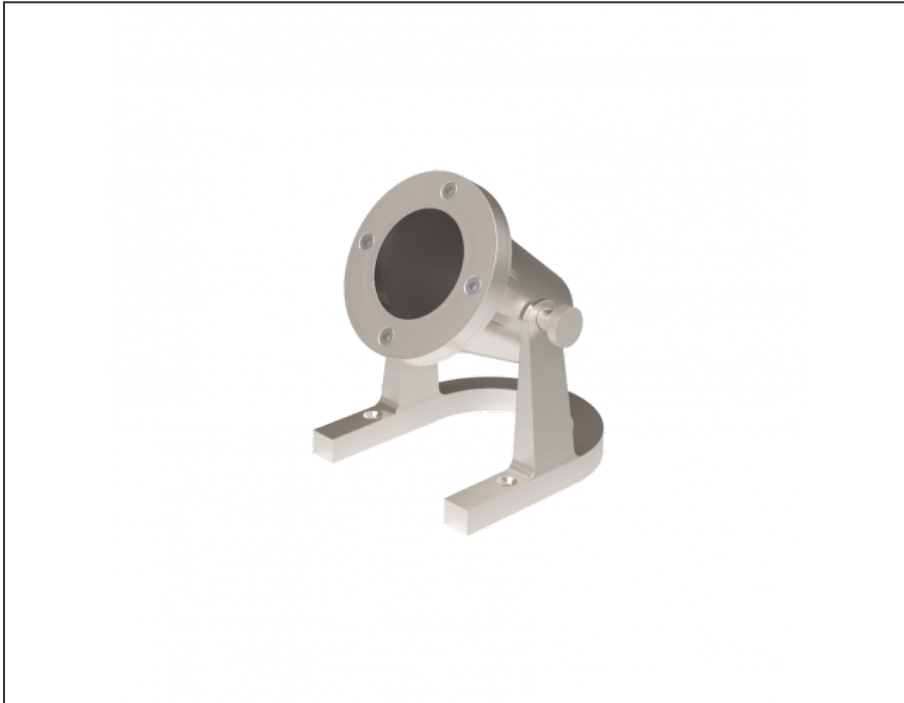

# Pond Light

## SPECIFICATIONS

Product Code	AQL-415
Family	Hydra
Construction Material	Solid Cast Brass
Cable	4m Aqualux 2-Core Silicone / PTFE Cable
IP Rating	IP68
Warranty	3 Year Aqualux Warranty

## CONFIGURED OPTIONS

Variant Code	AQL-415-BCM
Body Colour	Brushed Chrome
Control Gear	MR16
Dimming	Lamp Dependant

## INTRODUCTION

IP68 cast brass surface mount spot light. Ideal for ponds & water features.

**1300 662 644**  
**sales@aqualux.com.au**