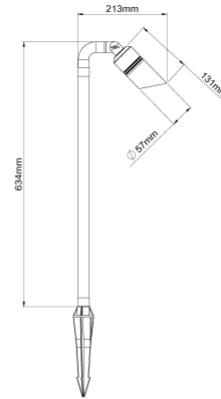

AQL-414 Adjustable Spike Pathlight

CONFIGURED OPTIONS

ORDER CODE AQL-414-AB
FINISH OPTION Antique Bronze

SPECIFICATIONS

PRODUCT CODE AQL-414
FAMILY Hydra
FINISH OPTIONS Antique Bronze
CONSTRUCTION Solid Cast Brass
CABLE 500mm Fig 8 cable
ELECTRICAL MR16 SELV (12 or 24V)
WARRANTY 1 Year Electrical, 3 Year Construction
IP RATING IP65
NOTES